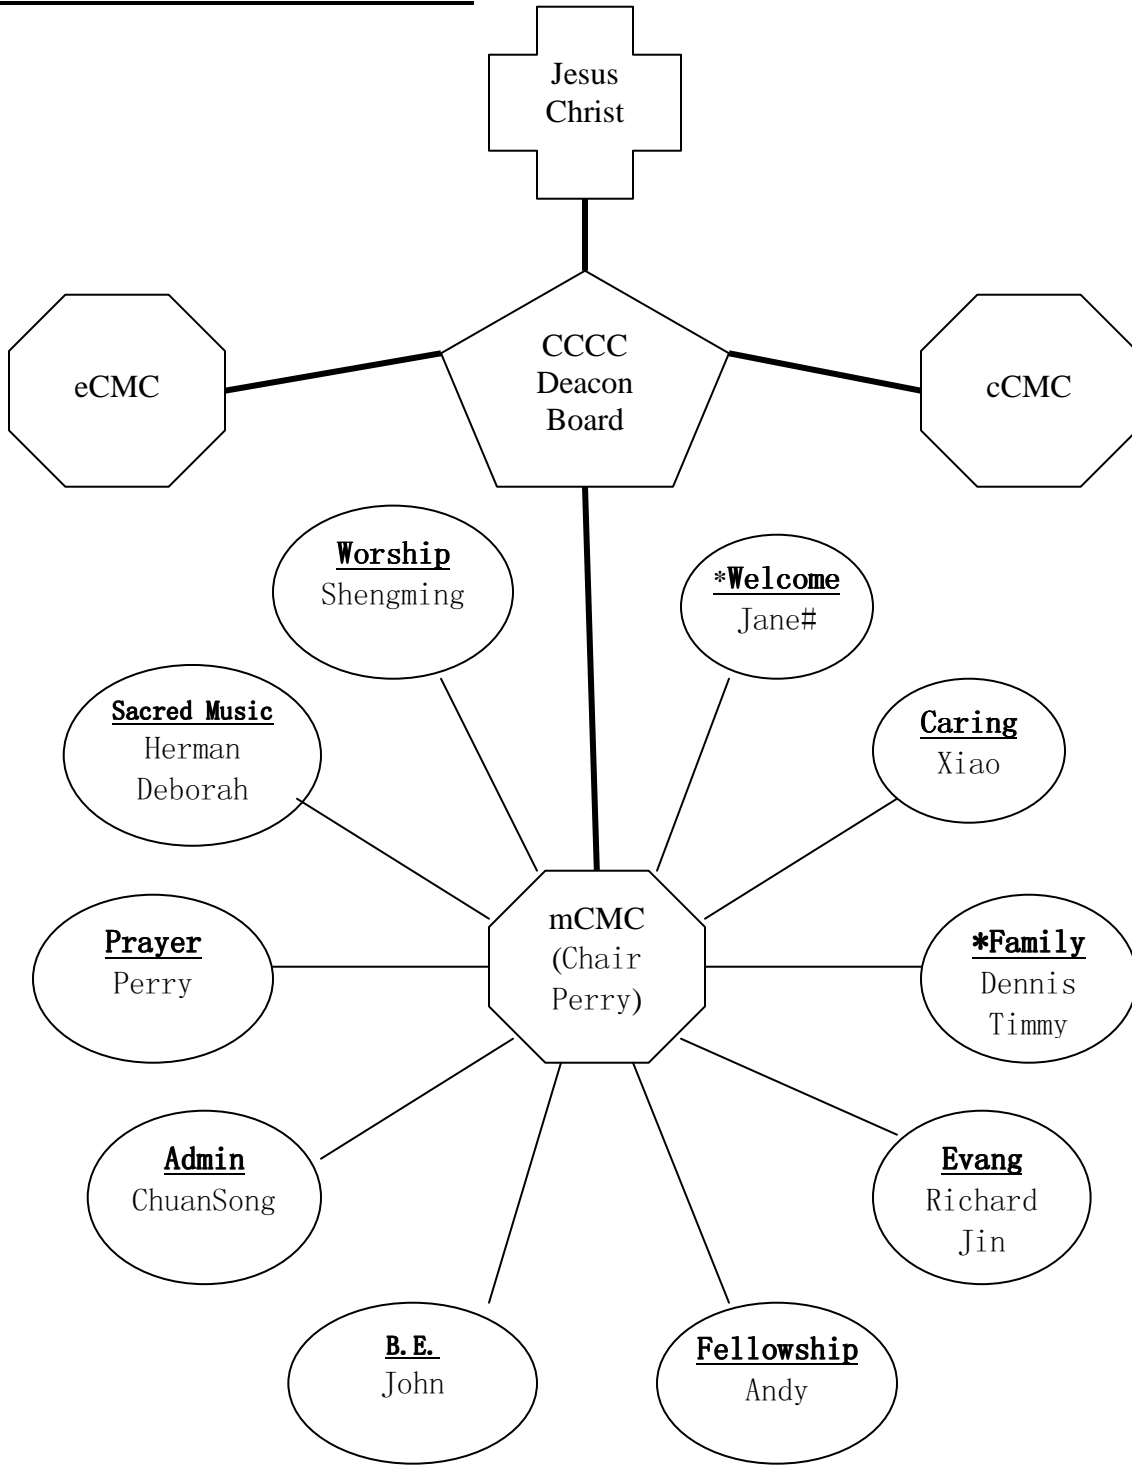

**MCMC FY11-12 MINISTRY STRUCTURE**

<b>DEPARTMENT</b>	<b>RESPONSIBLE LEADER</b>	<b>DEPARTMENT</b>	<b>RESPONSIBLE LEADER</b>
Worship	<i>ShengMing Liu</i>	Welcome* (new)	<i>Jane Yu (acting#)</i>
Sacred Music	<i>Herman Lee &amp; Deborah Lin</i>	Caring	<i>Xiao Li</i>
Prayer	<i>Perry Cheng (Temp)</i>	Family* (new)	<i>Dennis &amp; Timmy Ong</i>
Administration	<i>ChuanSong Wang</i>	Evangelism	<i>Richard Long &amp; Jin Sun</i>
Believer Edification	<i>John Zhang</i>	Fellowship	<i>Andy Ji</i>