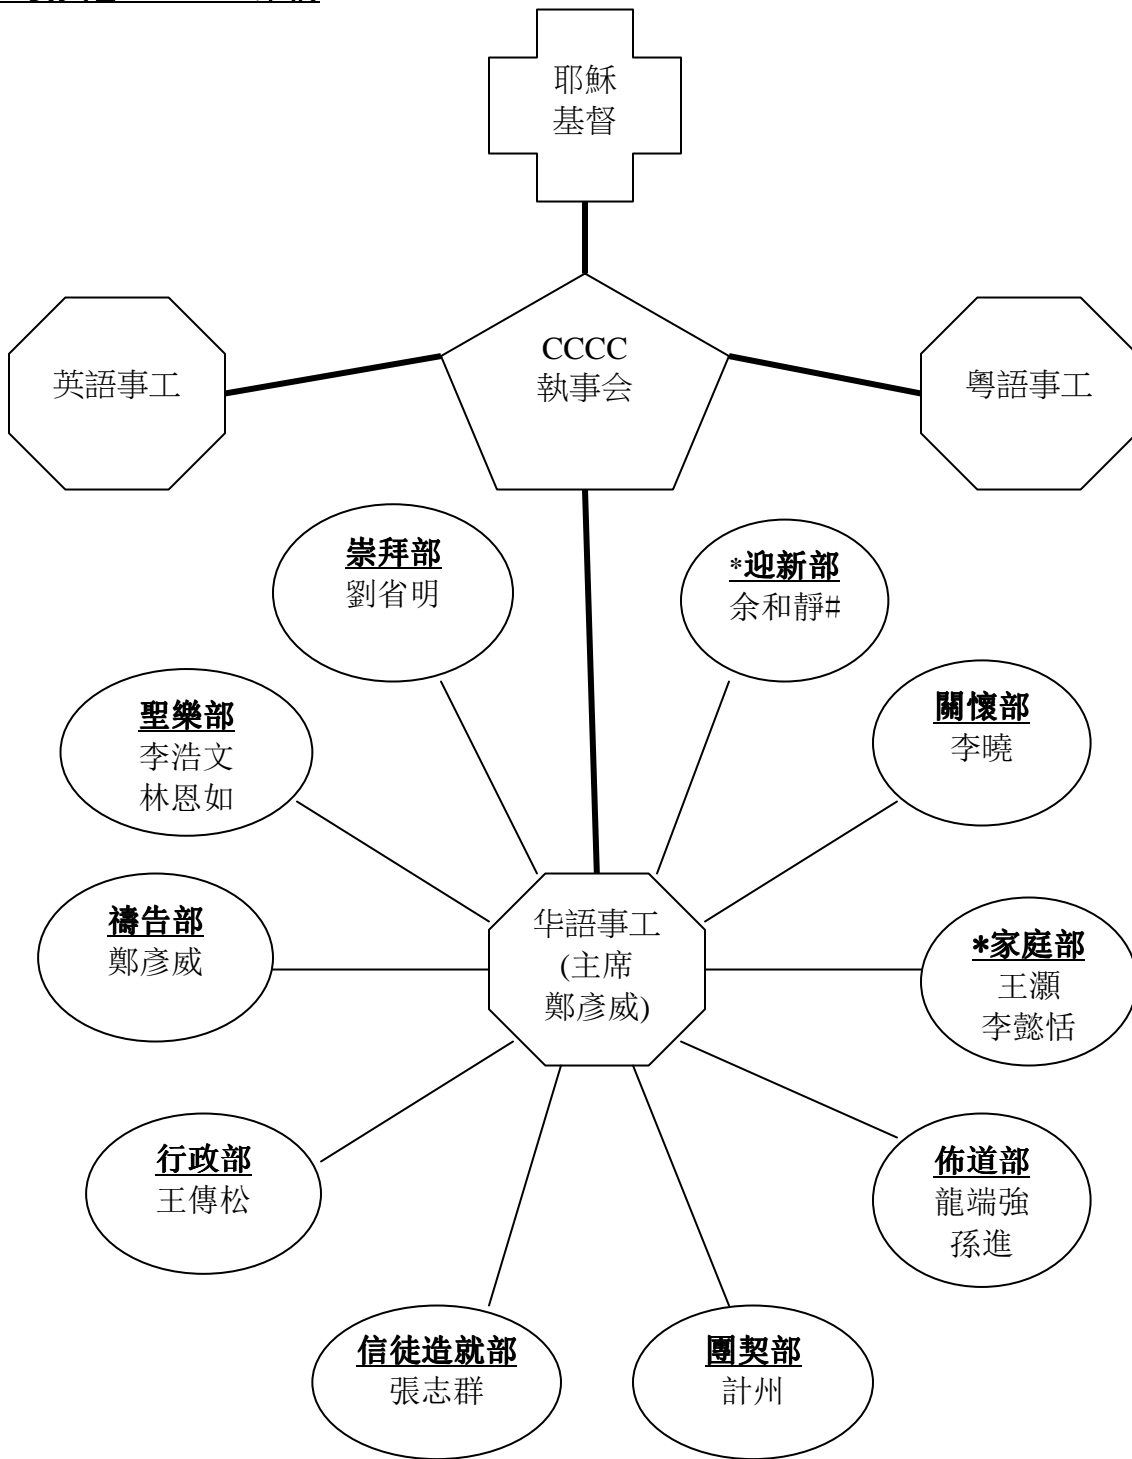

華語堂事工委員會 FY11-12 架構

DEPARTMENT	RESPONSIBLE LEADER	DEPARTMENT	RESPONSIBLE LEADER
Worship	ShengMing Liu	Welcome* (new)	Jane Yu (#acting)
Sacred Music	Herman Lee & Deborah Lin	Caring	Xiao Li
Prayer	Perry Cheng (Temp)	Family* (new)	Dennis & Timmy Ong
Administration	ChuanSong Wang	Evangelism	Richard Long & Jin Sun
Believer Edification	John Zhang	Fellowship	Andy Ji